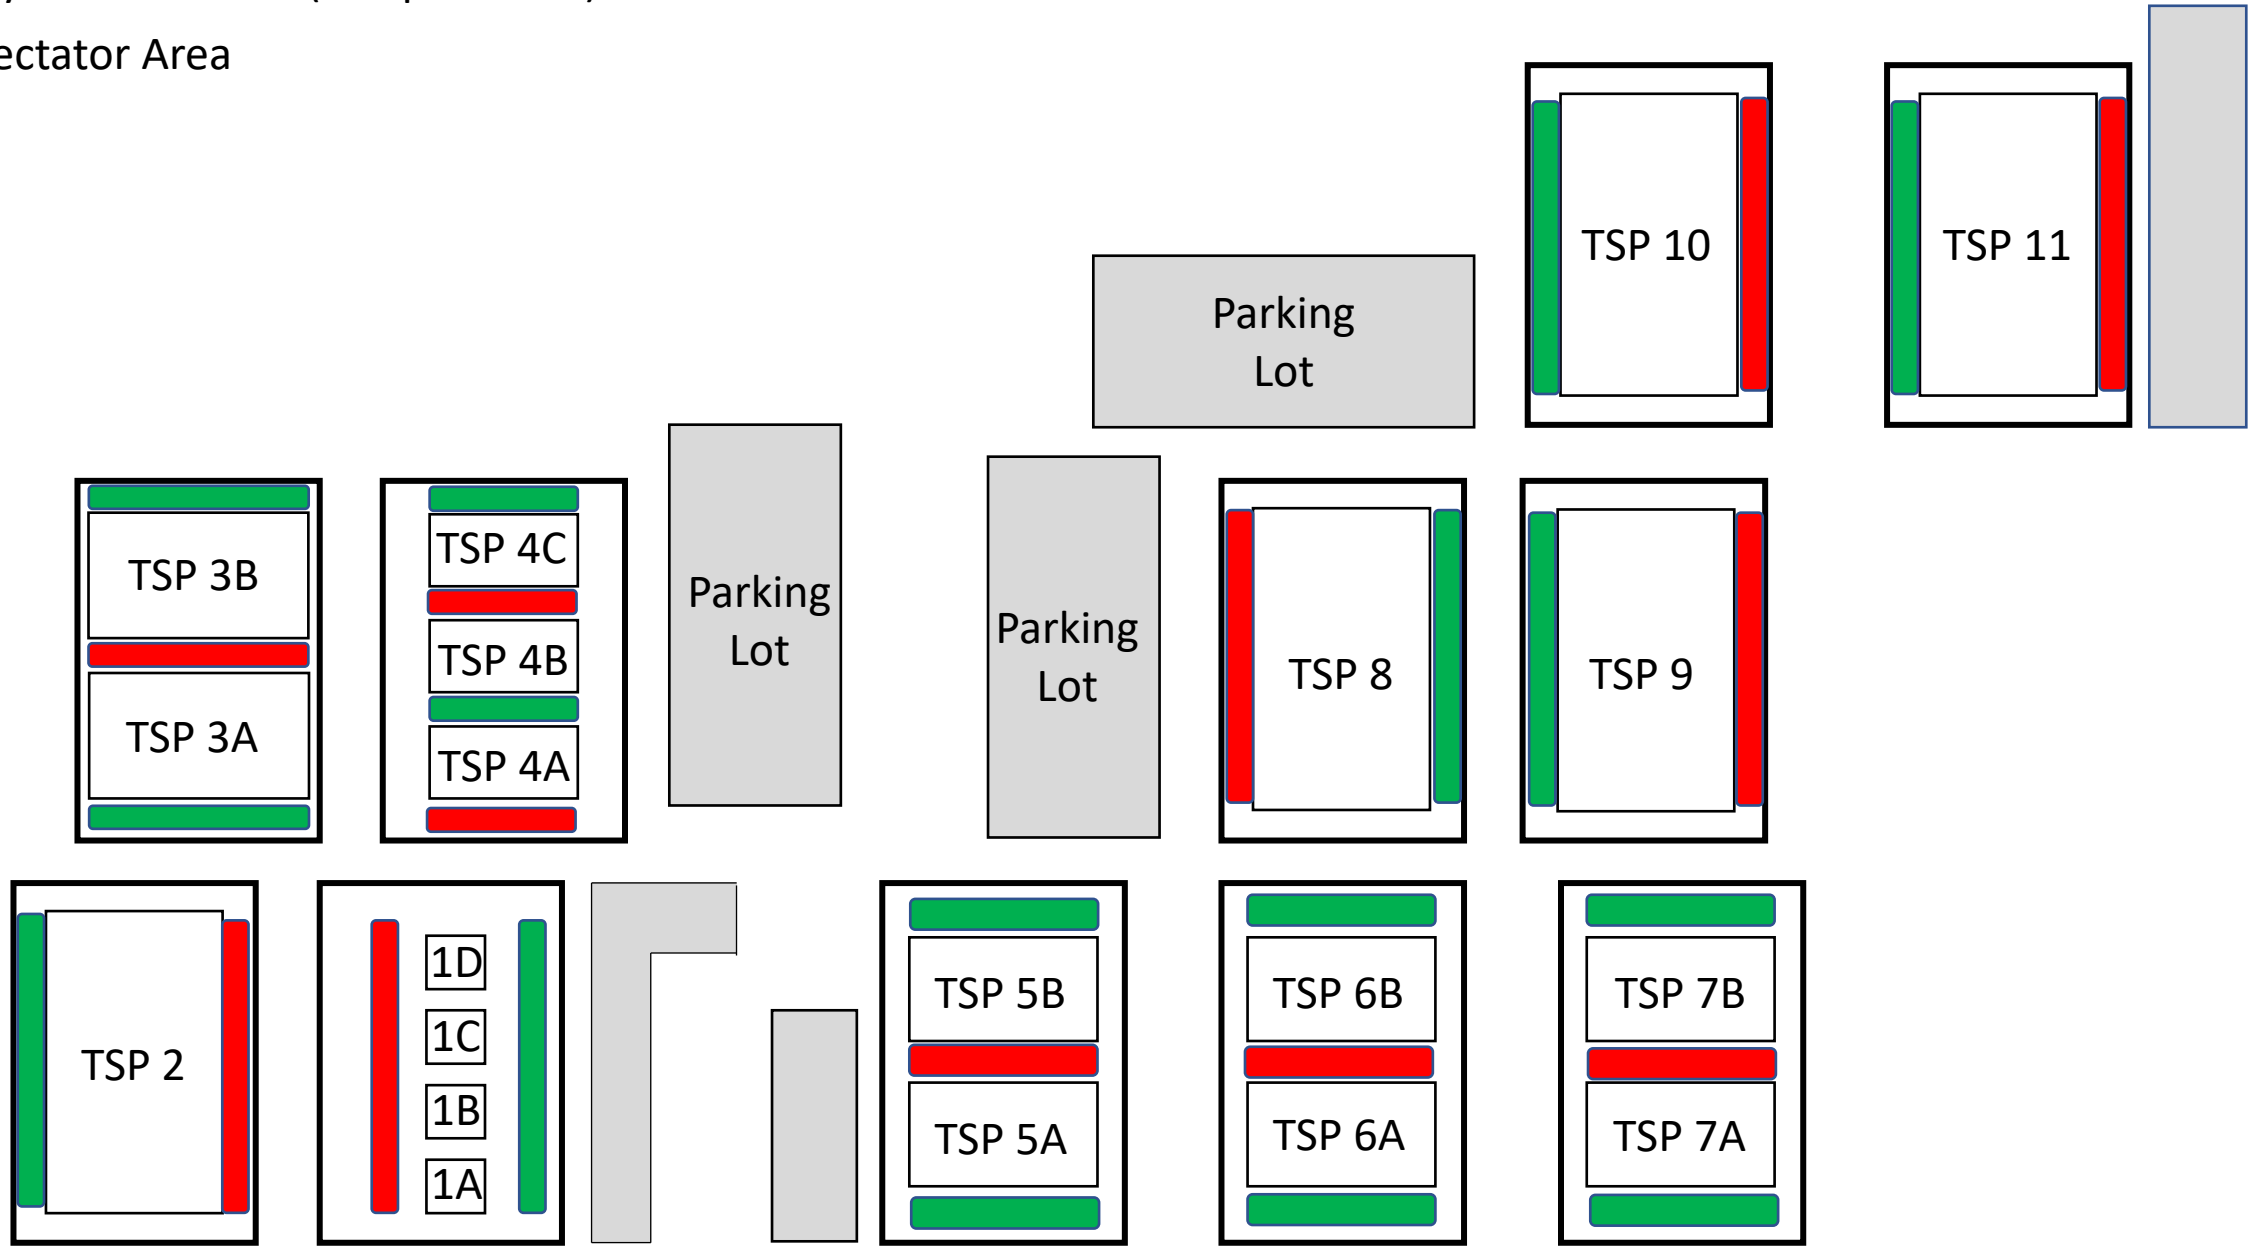

 - Player Bench Area (no spectators)

 - Spectator Area

17<sup>th</sup> Sideroad